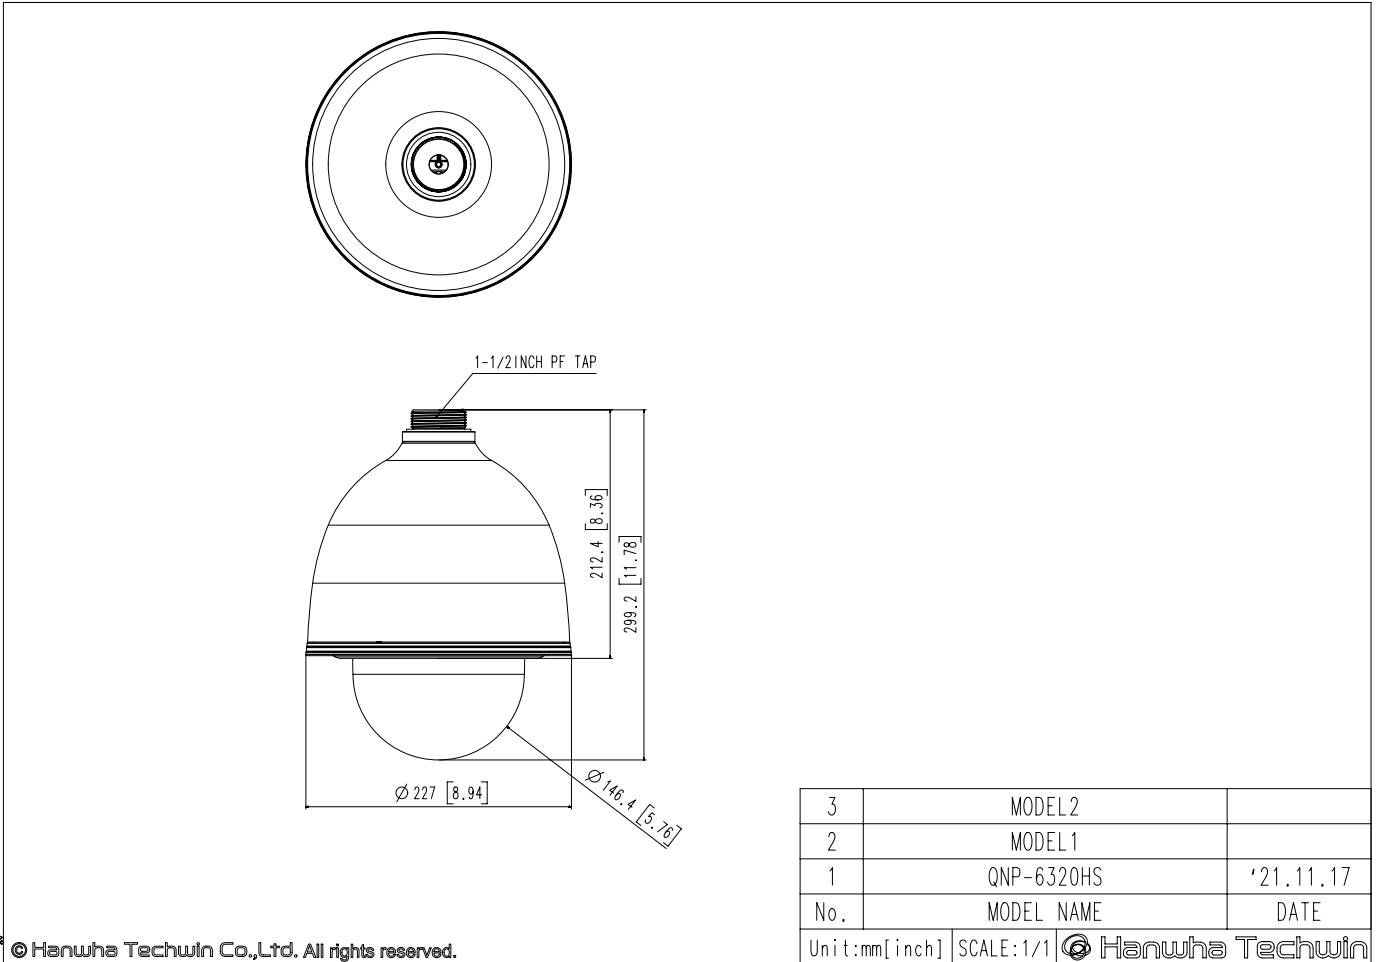

Mechanical

Color / Material	Silver / Stainless(SUS316L)
Product Dimensions / Weight	Ø227x299.2mm(8.94x11.78"), 5.4 kg(11.93 lb)

DORI (EN62676-4 standard)

Detect (25PPM/ 8PPF)	Wide: 60.7m(199.1ft) / Tele: 1921.3m(6303.4ft)
Observe (63PPM/ 19PPF)	Wide: 24.3m(79.6ft) / Tele: 768.5m(2521.4ft)
Recognize (125PPM/ 38PPF)	Wide: 12.1m(39.8ft) / Tele: 384.3m(1260.7ft)
Identify (250PPM/ 76PPF)	Wide: 6.1m(19.9ft) / Tele: 192.1m(630.3ft)

QNP-6320HS

2MP H.265 Stainless 32x PTZ Camera

Unit: mm [inch]

CAD

3	MODEL 2	
2	MODEL 1	
1	QNP-6320HS	'21.11.17
No.	MODEL NAME	DATE
Unit:mm[inch]		SCALE:1/1
© Hanwha Techwin		

© Hanwha Techwin Co.,Ltd. All rights reserved.