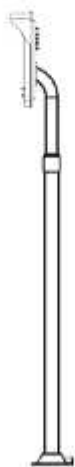

## Specifications (P: Premium Feature)

	<b>Model</b>	FaceDepot-7A
<b>Hardware</b>	<b>LCD</b>	7-inch screen (1280 x 720 pixel)
	<b>CPU</b>	Quad-core A17 1.8GHz (ZKTeco boosted) <b>P</b>
	<b>Memory</b>	2G RAM / 16G ROM <b>P</b>
	<b>Camera</b>	2MP dual lens
	<b>Communication</b>	TCP / IP; 2ch USB, Wi-Fi (optional) RS232, RS485 for external reader Wiegand Input/Output
	<b>Accessory</b>	Door lock, door sensor, alarm, exit button and auxiliary input
	<b>Audio</b>	2* Loudspeaker
	<b>Capacity</b>	<b>Users</b>
<b>Face Template</b>		10,000 <b>P</b>
<b>RFID</b>		10,000 (optional)
<b>Log</b>		100,000
<b>Operating</b>	<b>Voltage</b>	12V 3A
	<b>Temperature</b>	-10°C ~ 45°C
	<b>Humidity</b>	10% ~ 90%
	<b>Software</b>	ZKBioSecurity <b>P</b>

## Accessories

Sun canopy

Barrier Bracket  
(Optional)

Power Adapter

Vertical Support  
(Optional)

## Dimensions (mm)