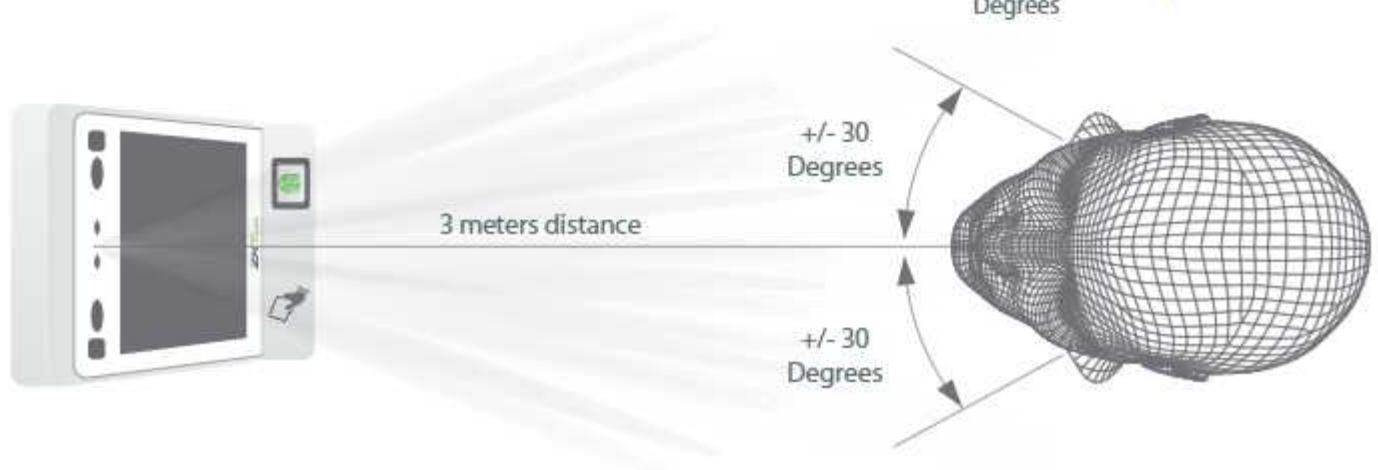

## Features

- Enhanced Visible Light Facial Recognition with Computer Vision built-in
- 7-inch LCD display with impact-resistant glass cover
- Splash-proof design
- Wide range of lighting acceptance
- ID / MF module optional
- Maximum 10,000 face templates capacity
- High performance processor boosted by ZKTeco
- Ultrasonic distance detected sensor, 50cm ~ 150cm adjustable

### Recognition distance up to 3m long and extra wide angle recognition

The recognition distance has been greatly extended up to 3 meters long, which significantly improves maximum traffic rate. While most of algorithms only support 15-degree angle facial recognition, ZKTeco supports 30-degree angle facial recognition.