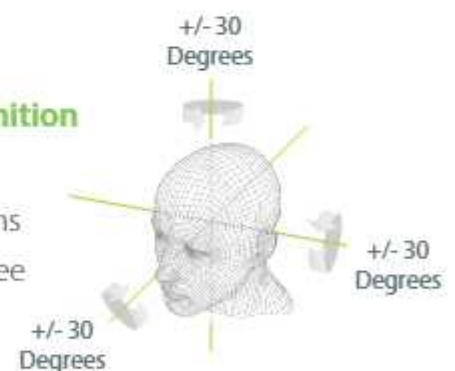

## Features

- Enhanced Visible Light Facial Recognition with Computer Vision built-in
- 7-inch LCD display with impact-resistant glass cover
- Splash-proof design
- Wide range of lighting acceptance
- ID / MF module optional
- Maximum 10,000 face templates capacity
- High performance processor boosted by ZKTeco
- Ultrasonic distance detected sensor, 50cm ~ 150cm adjustable

### Recognition distance up to 3m long and extra wide angle recognition

The recognition distance has been greatly extended up to 3 meters long, which significantly improves maximum traffic rate. While most of algorithms only support 15-degree angle facial recognition, ZKTeco supports 30-degree angle facial recognition.

## Dimensions (mm)